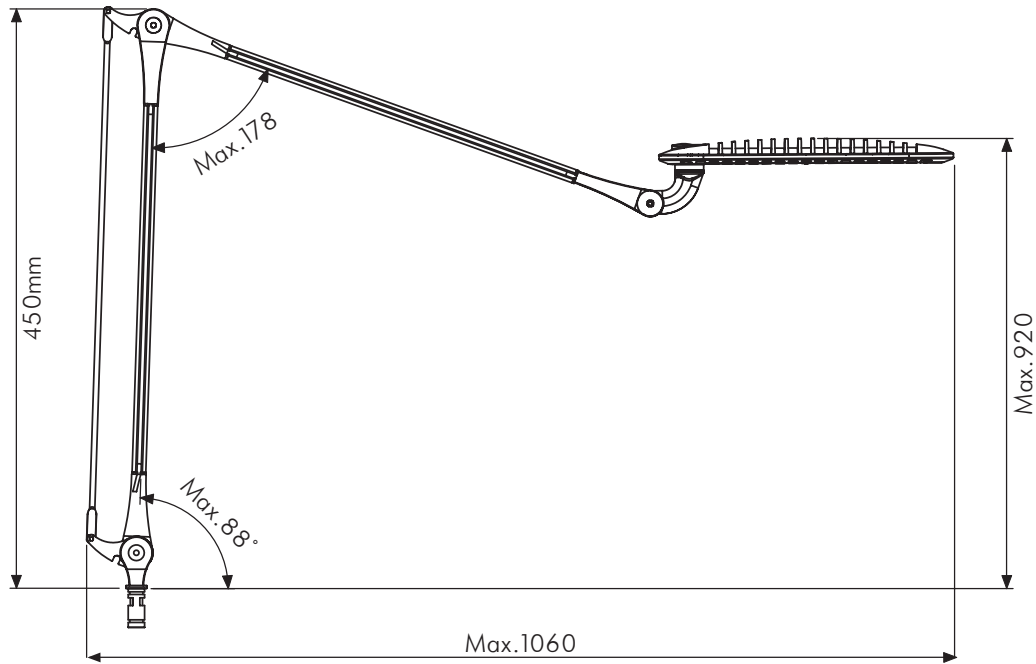

# Wave LED Task Light

- Wave light is uniquely effective and efficient in reducing energy costs, provides proper illumination, prevents eye strain and increases worker productivity.
- The Wave light was designed to meet the most demanding quality and functional standards for the office environment.
- Wave Light will integrate with virtually any furniture system, clamped to the surface or mounted to panels, slat wall, beams or tool rails. Patented refractive lens technology and dimming capability eliminates traditional problems with regard to illumination, light pooling, shadows, glare and light contrast ratios.
- Illuminated surfaces appear more natural in colour under LED light than compact fluorescent which tends to cast a bluish tint.
- The LED light uses significantly less energy than conventional fluorescent lights.
- The Wave light's sleek appearance helps to make this light unrivalled in the market place.

**C Clamp**

**Vertical Mount**

## Wave

<b>Mounting</b>	C Clamp - <i>see drawings opposite</i> Vertical Mount - <i>see drawings opposite</i> Weighted Base - diameter 200mm
<b>Construction</b>	<b>Head</b> - aluminium die casting <b>Arms</b> - aluminium extrusion <b>Joints</b> - zinc die casting <b>Mounting</b> - <i>see drawings opposite</i>
<b>Finish &amp; Colour</b>	Powder coated, metallic silver, other colours volume dependent
<b>Instructions</b>	Included
<b>Packaging</b>	Individually boxed
<b>Fixings</b>	Included

## Ordering Information

<b>Part number</b>	WL01CC-PLT
<b>Description</b>	Wave Light, C Clamp, Silver
<b>Part number</b>	WL01VM-PLT
<b>Description</b>	Wave Light, Vertical Mount, Silver
<b>Part number</b>	WL01DB-PLT
<b>Description</b>	Wave Light, Weighted Base, Silver
<b>Part number</b>	WL01BT-PLT
<b>Description</b>	Wave Light, Bolt through, Silver