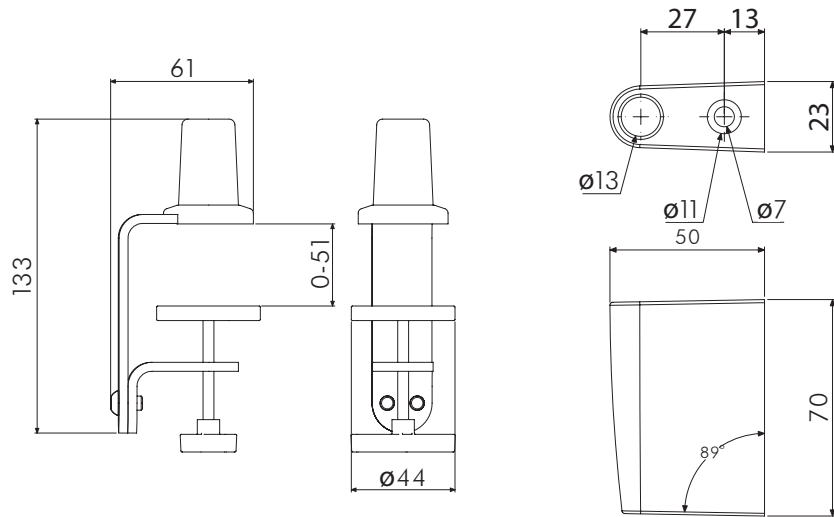

C Clamp

Vertical Mount

Wave

Mounting	C Clamp - <i>see drawings opposite</i> Vertical Mount - <i>see drawings opposite</i> Weighted Base - diameter 200mm
Construction	Head - aluminium die casting Arms - aluminium extrusion Joints - zinc die casting Mounting - <i>see drawings opposite</i>
Finish & Colour	Powder coated, metallic silver, other colours volume dependent
Instructions	Included
Packaging	Individually boxed
Fixings	Included

Ordering Information

Part number	WL01CC-PLT
Description	Wave Light, C Clamp, Silver
Part number	WL01VM-PLT
Description	Wave Light, Vertical Mount, Silver
Part number	WL01DB-PLT
Description	Wave Light, Weighted Base, Silver
Part number	WL01BT-PLT
Description	Wave Light, Bolt through, Silver